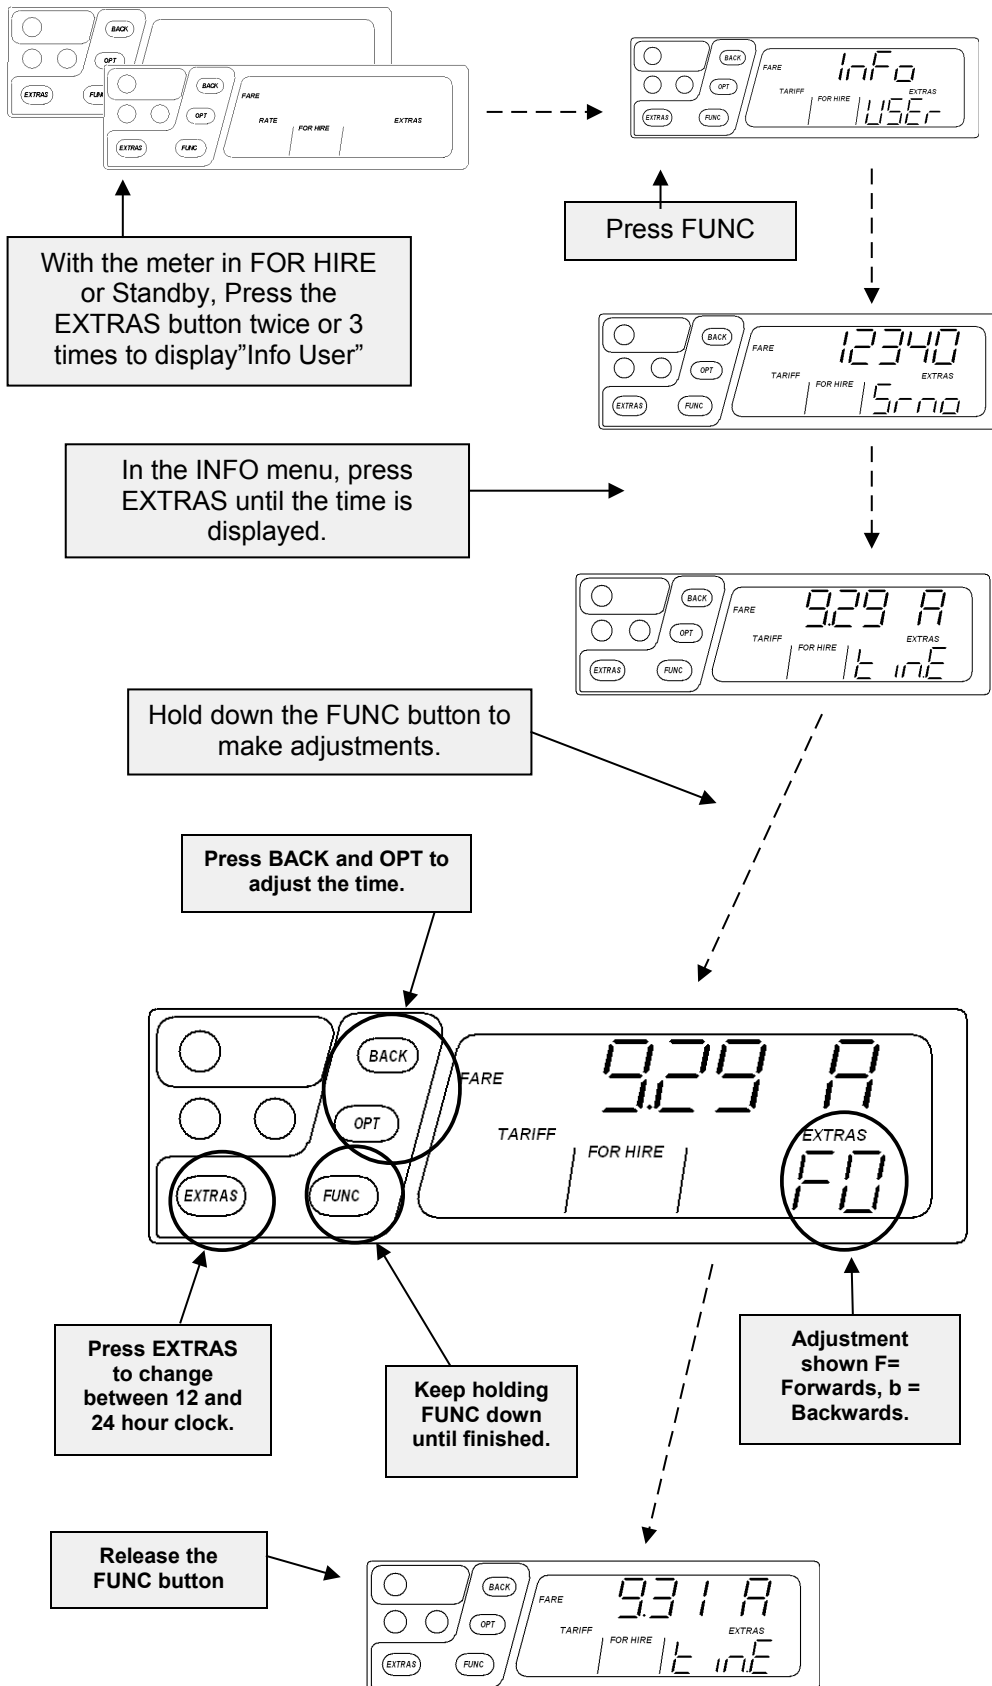

Adjusting the time on the Aquila T2 Taximeter

You can adjust the time by a few minutes each month

If you need to adjust the time more than the T2 will allow, this can be done by your dealer.