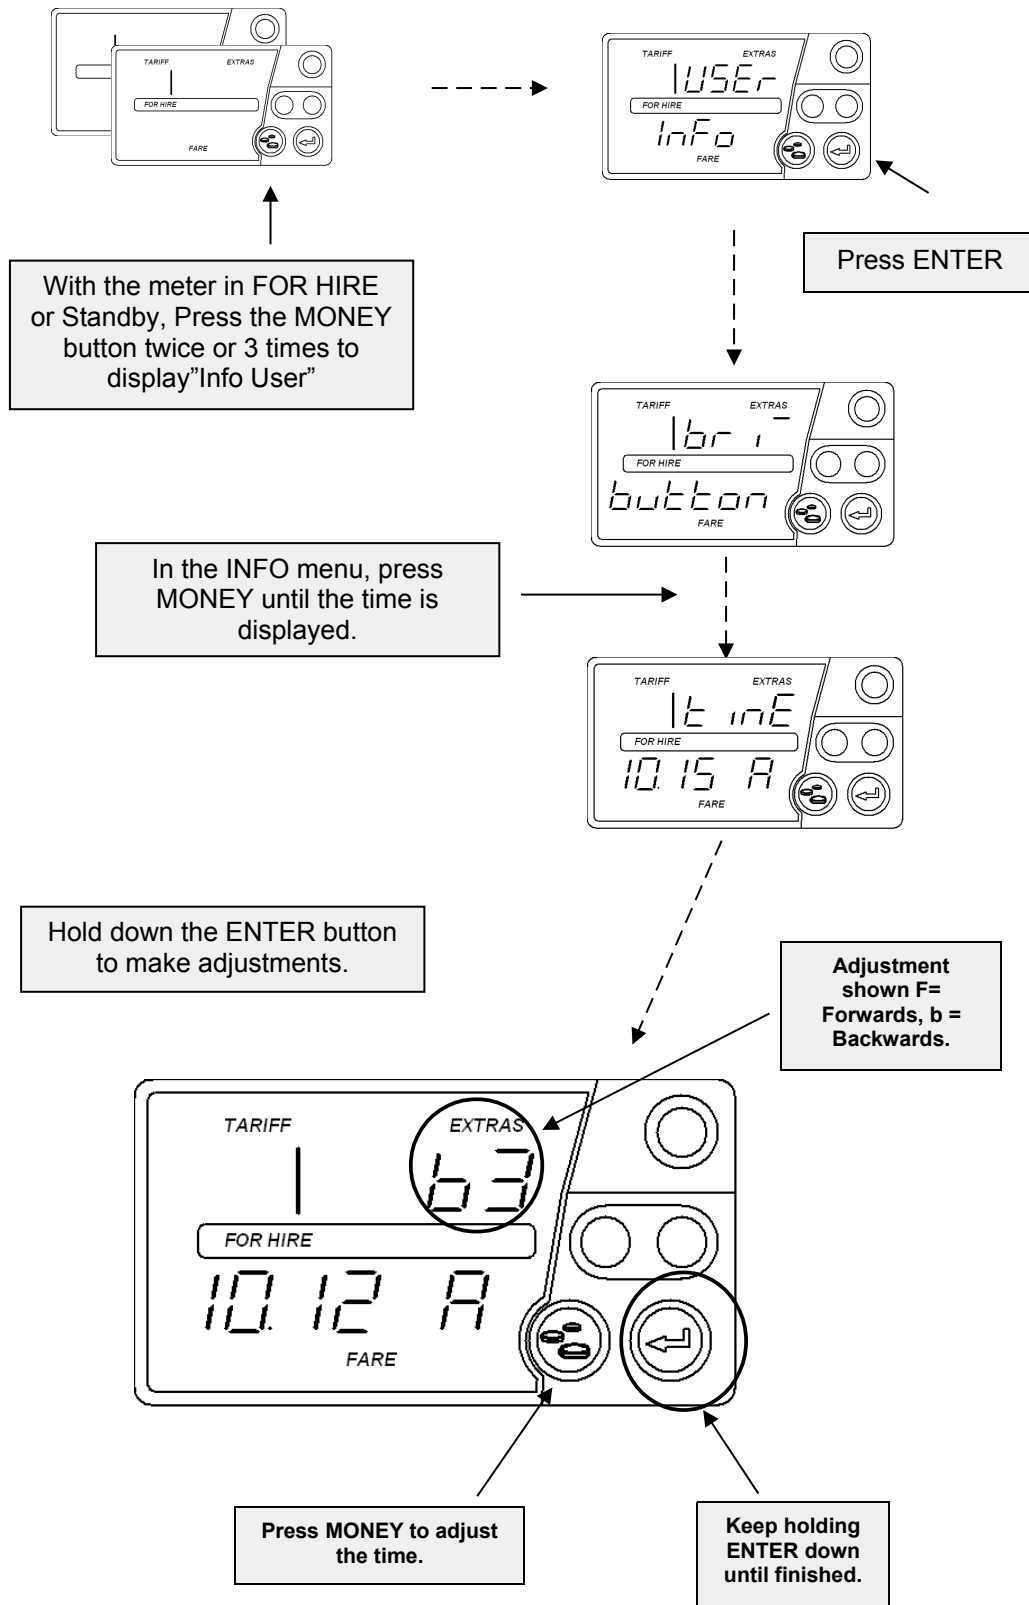

**Adjusting the time on the Aquila T-Tiny and T-Micro Taximeters**

You can adjust the time by a few minutes each month

If you need to adjust the time more than the Taximeter will allow, this can be done by your dealer.